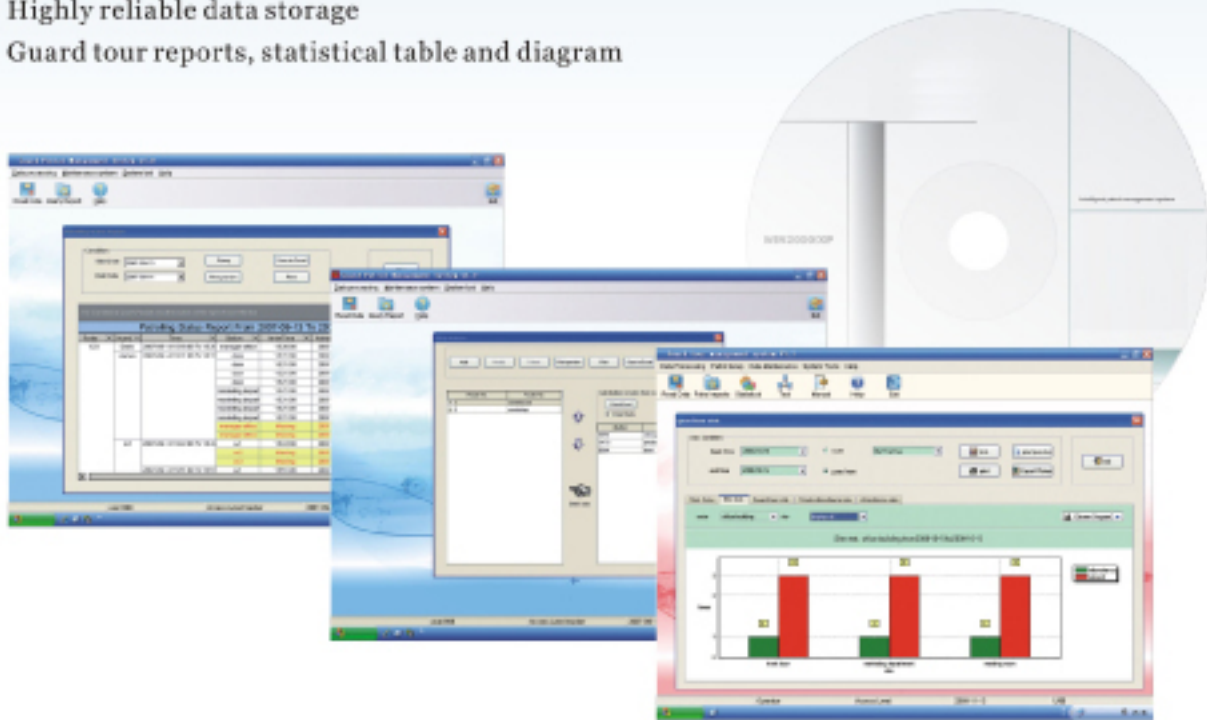

Features:

Easy and fool-proof operation

Intelligent design of tour time plan

Highly reliable data storage

Guard tour reports, statistical table and diagram

■ Application Fields

-  Guards patrol monitoring in shopping malls, supermarkets, hotels, buildings, factories, and blocks etc.
-  Guards patrol monitoring in schools
-  Nurses' daily round
-  Airport departure lounge and runway checking
-  Forest fire control and safe patrol
-  Power transmission cable checking and management
-  Oil pipeline checking and management
-  Patrol police tracing and management
-  Frontier patrolling soldier tracing and management
-  Telecom fiber cable checking and management